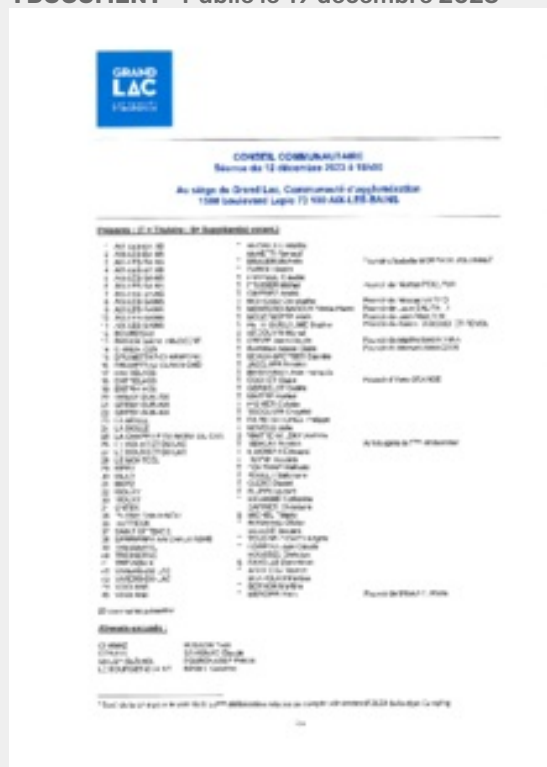

PORTS ET PLAGES

**Conseil du 12/12/2023 : Délibération
36 : Ports – Tarifs applicables à
compter du 1er janvier 2024**

1 DOCUMENT - Publié le 19 décembre 2023

C_2023-12-12_DELIB36.PDF

📄 TÉLÉCHARGER | (PDF, 793,4 KO)